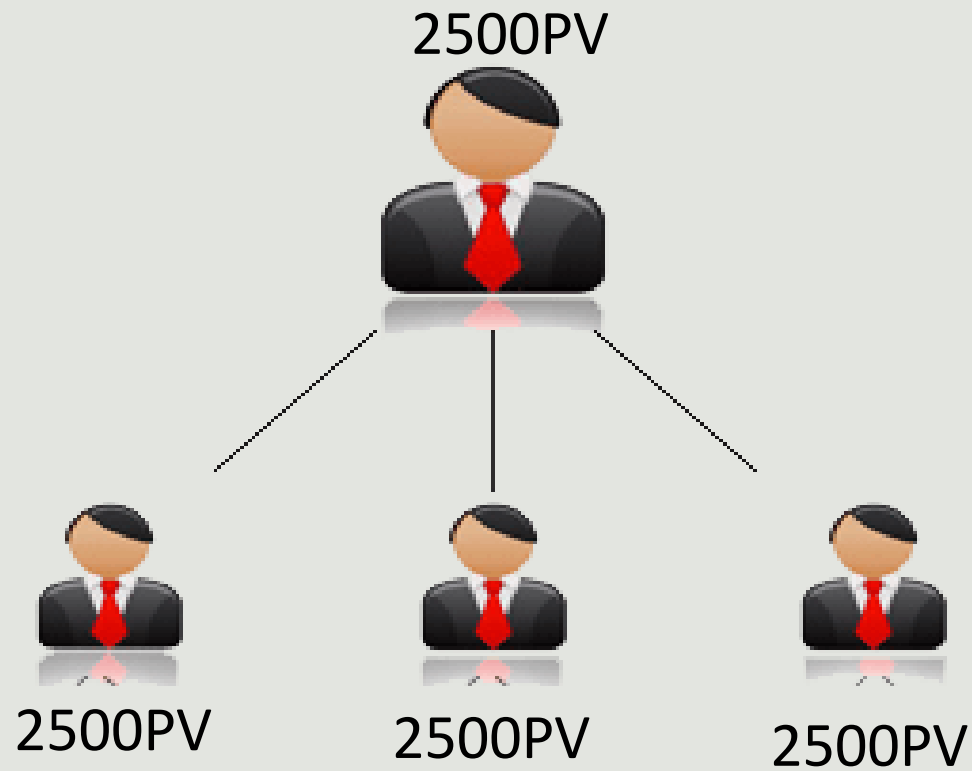

Global Auto Pool

Total	R-Entry	Total payout	Next Pool
7500PV	500PV	2500PV	4500PV

www.gvshop.in