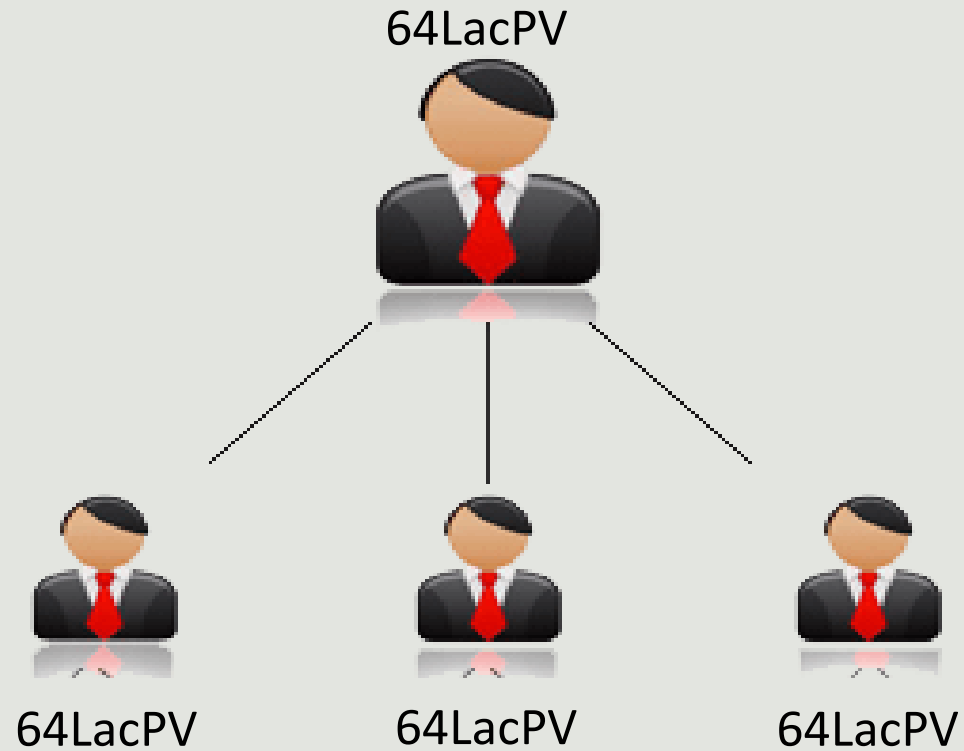

Total	R-Entry	Total payout	Next Pool
48Lac PV	60000PV	15.40LacPV	32lacPV

www.gvshop.in

Global Auto Pool

32Lac PV

32Lac PV

32Lac PV

32Lac PV

Total	R-Entry	Total payout	Next Pool
96Lac PV	1.20lacPV	30.80lacPV	64LacPV

www.gvshop.in

Global Auto Pool

Total	R-Entry	Total payout	Next pool
1.92CRPV	2.40Lac	61.60LacPV	1.28CRPV

Global Auto Pool

Total	R-Entry	Total payout	Royalty Club
3.84CR PV	0	2.50CR PV	1.34CR PV

www.gvshop.in

DIRECT BONUS

375/- PV

375/- PV

375/- PV

www.gvshop.in

LEVEL BONUS

you will get unlimited 250 PV from A and B of C

www.gvshop.in