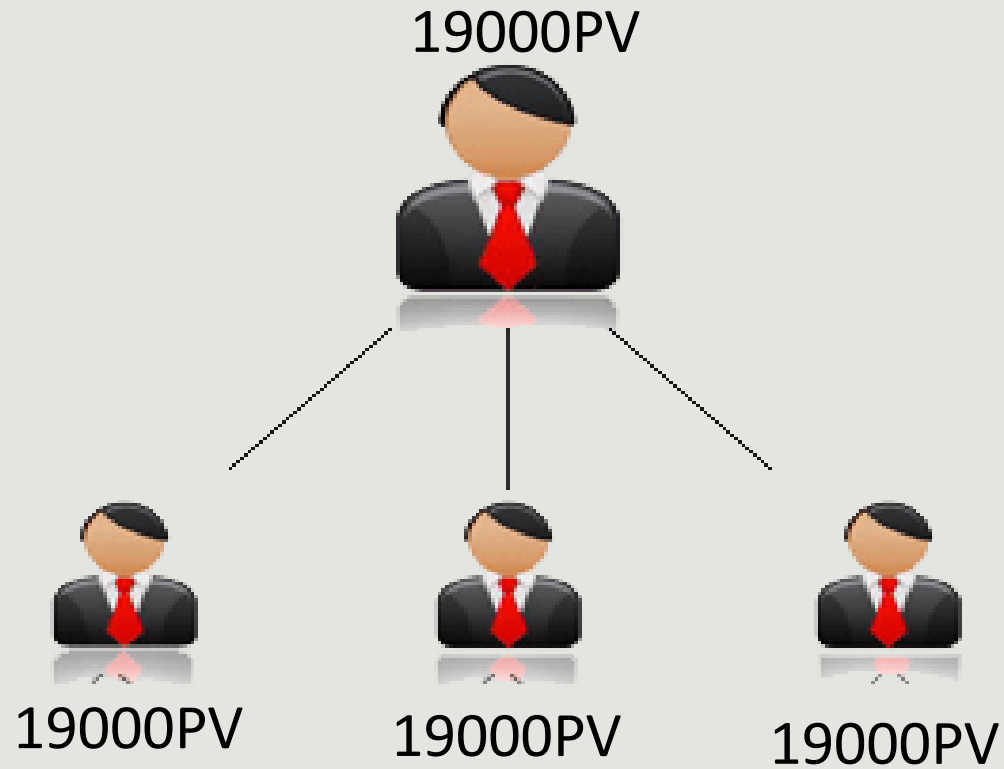

Global Auto Pool

Total	R-Entry	Total payout	Next Pool
57000PV	1500PV	14000PV	41500PV