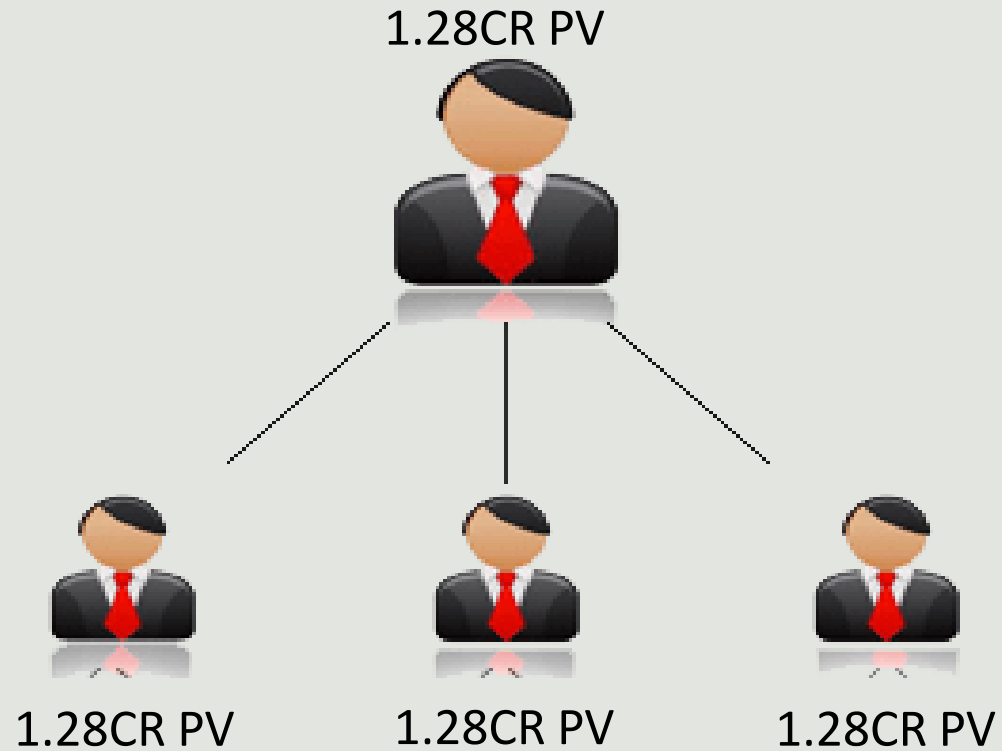

8lac PV

Total	R-Entry	Total payout	Next Pool
24Lac PV	30000PV	7.70lacPV	16lacPV

www.gvshop.in

Global Auto Pool

16lac PV

16lac PV

16lac PV

16lac PV

Total	R-Entry	Total payout	Next Pool
48Lac PV	60000PV	15.40LacPV	32lacPV

www.gvshop.in

Global Auto Pool

32Lac PV

32Lac PV

32Lac PV

32Lac PV

Total	R-Entry	Total payout	Next Pool
96Lac PV	1.20lacPV	30.80lacPV	64LacPV

www.gvshop.in

Global Auto Pool

Total	R-Entry	Total payout	Next pool
1.92CRPV	2.40Lac	61.60LacPV	1.28CRPV

Global Auto Pool

Total	R-Entry	Total payout	Royalty Club
3.84CR PV	0	2.50CR PV	1.34CR PV

www.gvshop.in

DIRECT BONUS

375/- PV

375/- PV

375/- PV

www.gvshop.in

LEVEL BONUS

you will get unlimited 250 PV from A and B of C

www.gvshop.in