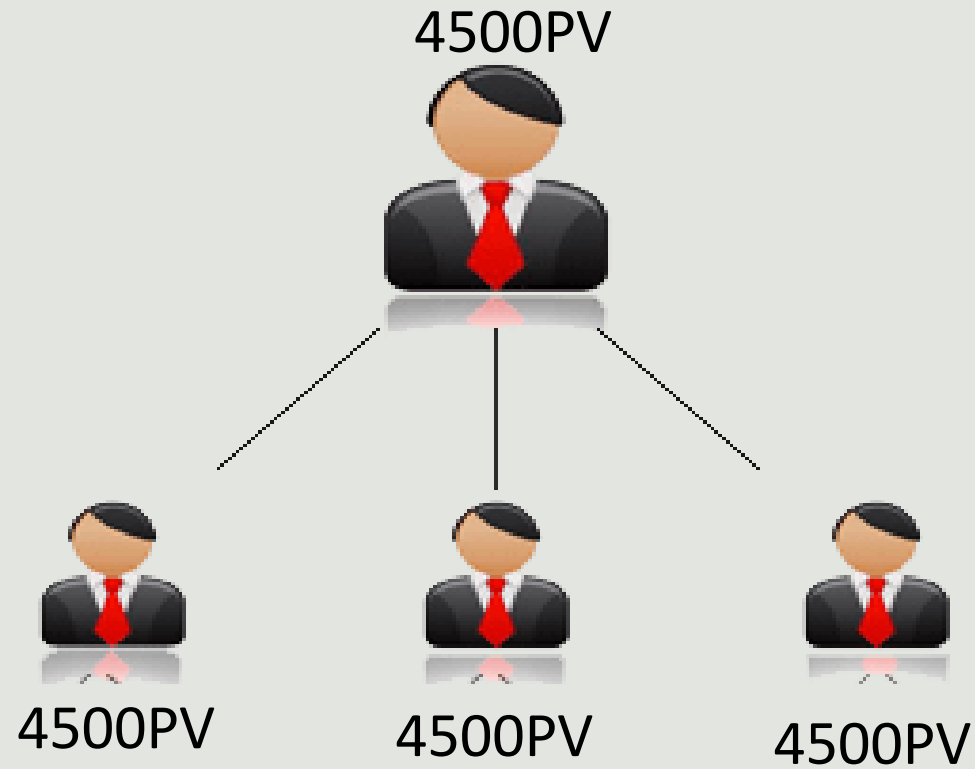

Global Auto Pool

Total	R-Entry	Total payout	Next pool
1500PV	No	500PV	1000PV

Global Auto Pool

Total	R-Entry	Total payout	Next Pool
3000PV	500PV	1000PV	1500PV

www.gvshop.in

Global Auto Pool

Total	R-Entry	Total payout	Next pool
4500PV	500PV	1500PV	2500PV

Global Auto Pool

Total	R-Entry	Total payout	Next Pool
7500PV	500PV	2500PV	4500PV

www.gvshop.in

Global Auto Pool

Total	R-Entry	Total payout	Next Pool
13500PV	1000PV	3500PV	9000PV

Global Auto Pool

Total	R-Entry	Total payout	Next Pool
27000PV	1000PV	7000PV	19000PV