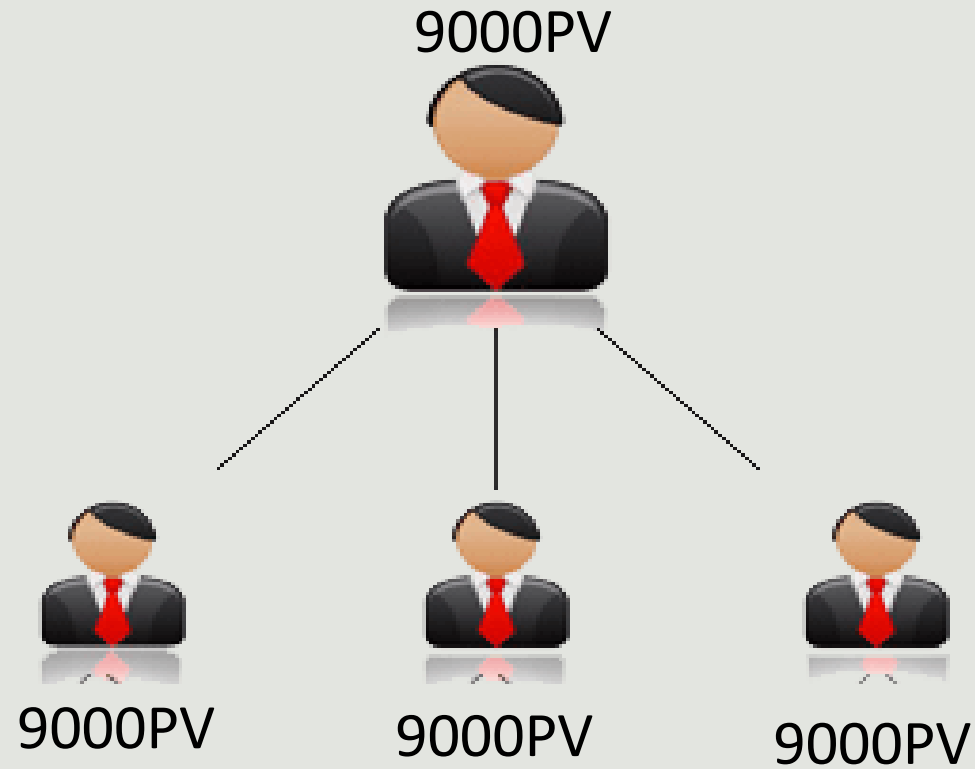

Global Auto Pool

Total	R-Entry	Total payout	Next Pool
7500PV	500PV	2500PV	4500PV

www.gvshop.in

Global Auto Pool

Total	R-Entry	Total payout	Next Pool
13500PV	1000PV	3500PV	9000PV

Global Auto Pool

Total	R-Entry	Total payout	Next Pool
27000PV	1000PV	7000PV	19000PV