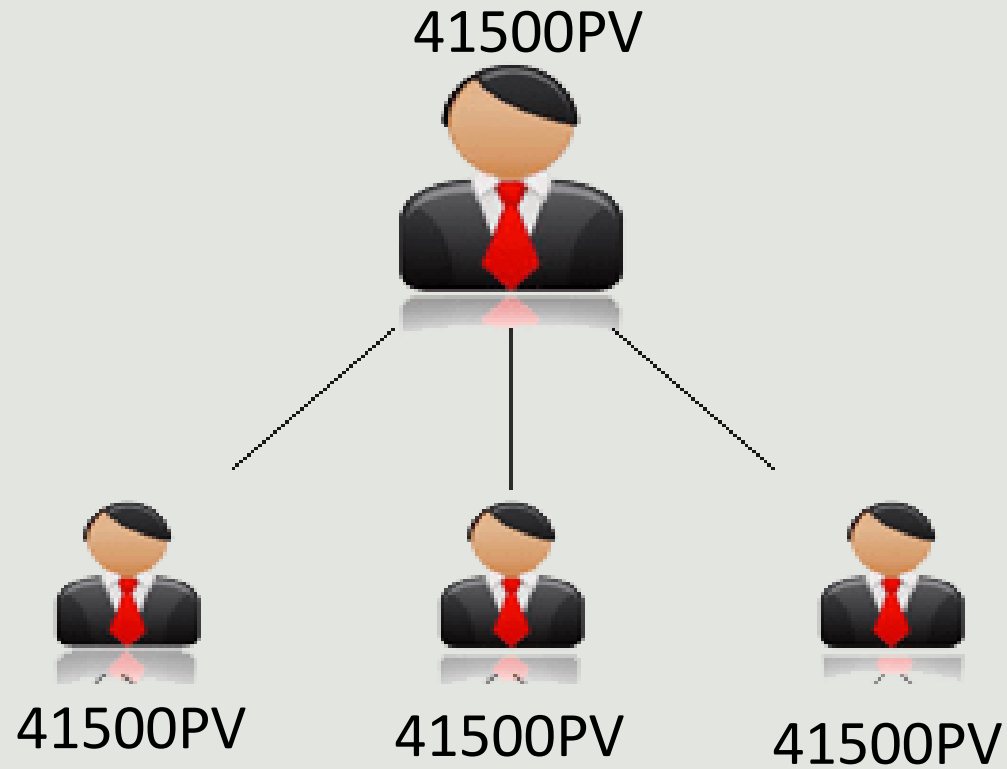

Global Auto Pool

Total	R-Entry	Total payout	Next Pool
124500PV	3000PV	28000PV	93500PV

www.gvshop.in