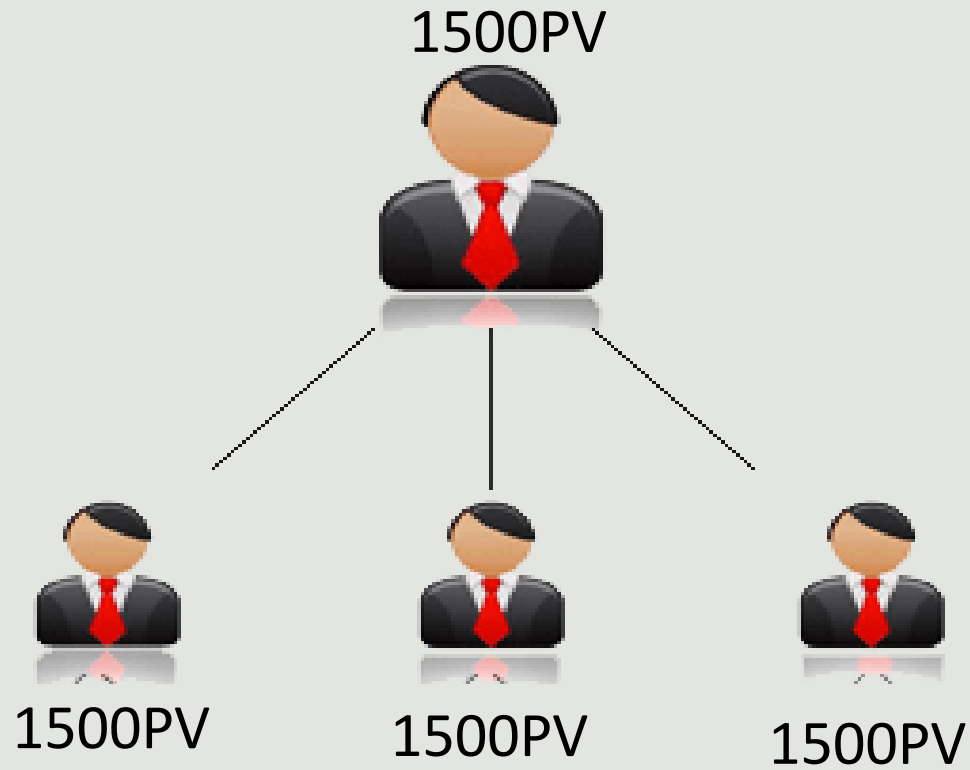

Global Auto Pool

Total	R-Entry	Total payout	Next pool
1500PV	No	500PV	1000PV

Global Auto Pool

Total	R-Entry	Total payout	Next Pool
3000PV	500PV	1000PV	1500PV

www.gvshop.in

Global Auto Pool

Total	R-Entry	Total payout	Next pool
4500PV	500PV	1500PV	2500PV