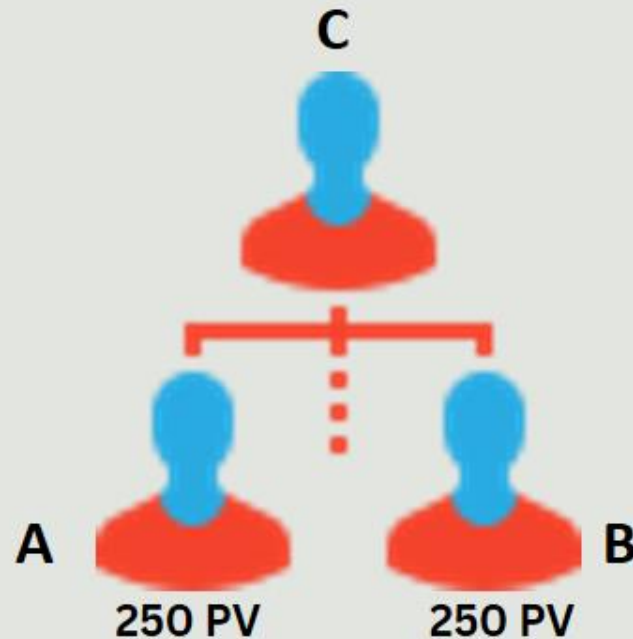

DIRECT BONUS

375/- PV

375/- PV

375/- PV

www.gvshop.in

LEVEL BONUS

you will get unlimited 250 PV from A and B of C

www.gvshop.in